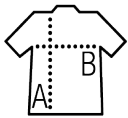

Quality

JERSEY 160 - UNISEX
100% polyester with cotton feel
Reinforcing tape on neck
Elastane collar

Style

Short sleeves
Cut and sewn

Available sizes

| Sizes | XS | S | M | L | XL | XXL |
|-------|-------|-------|-------|-------|-------|-------|
| A/B | 68/47 | 70/50 | 72/53 | 74/56 | 76/59 | 78/62 |

Available colours

White

Packaging

Carton size : 60 x 40 x 20 cm

Weight per carton : 9.00 kg

Related products