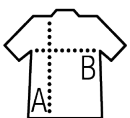

Quality

JERSEY 150
100% combed cotton
100% cotton ribbed finish

Style

Round neck
Neck tape
Cut and sewn
Three-colour detail at hem

Available colours

Packaging

Carton size : 60 x 40 x 11 cm

Weight per carton : 0.00 kg

Available sizes

| Sizes | 2 years | 4 years | 6 years | 8 years | 10 years | 12 years |
|-------|---------|---------|---------|---------|----------|----------|
| A/B | 39/26 | 42/29 | 45/32 | 48/35 | 52/38 | 56/41 |